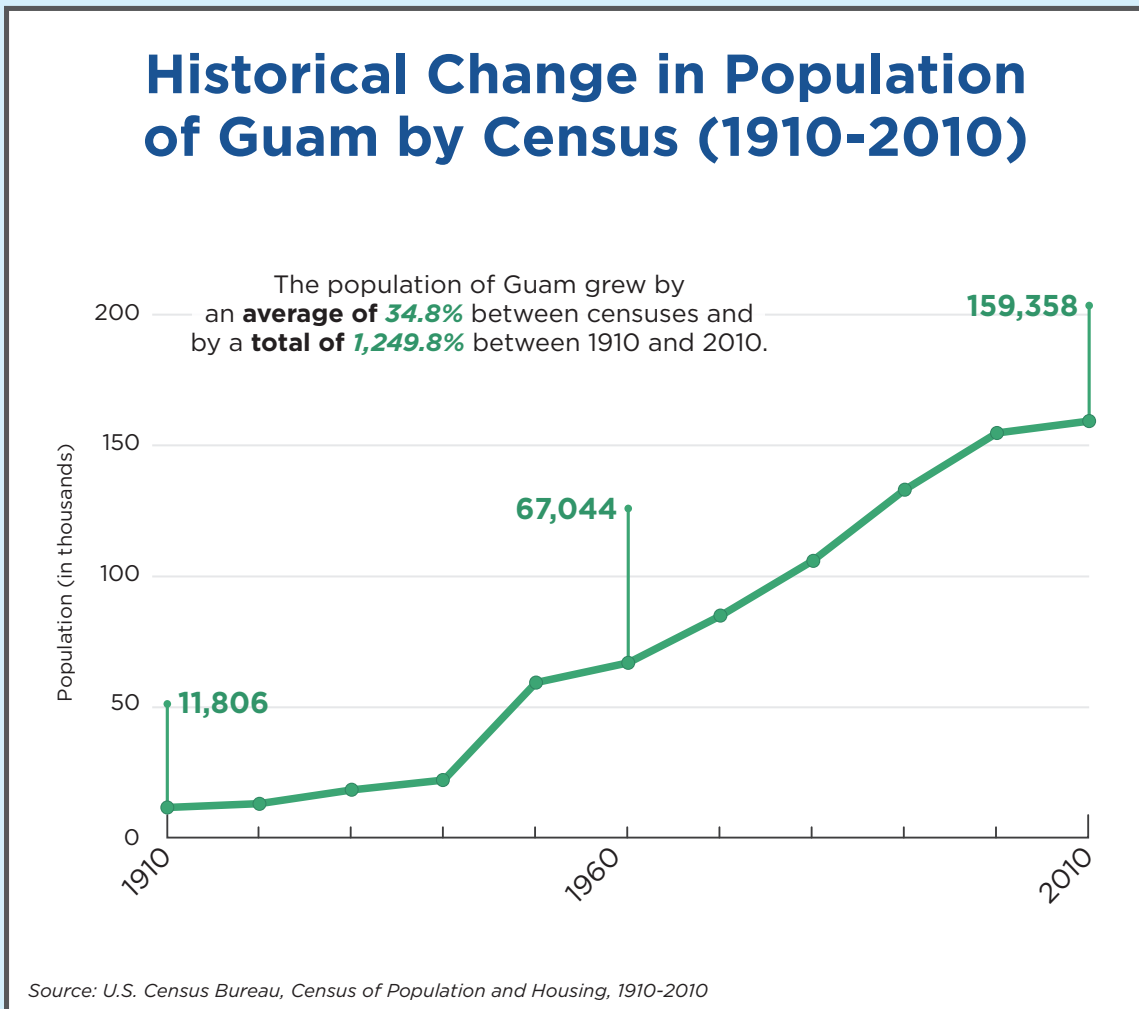

Businesses in 2016

- Dentists Offices > 24
- Amusement Parks > 3
- Fast-Food Restaurants > 103
- Toy Stores > 3
- Pet and Pet Supply Stores > 4

Source: U.S. Census Bureau, 2016 County Business Patterns