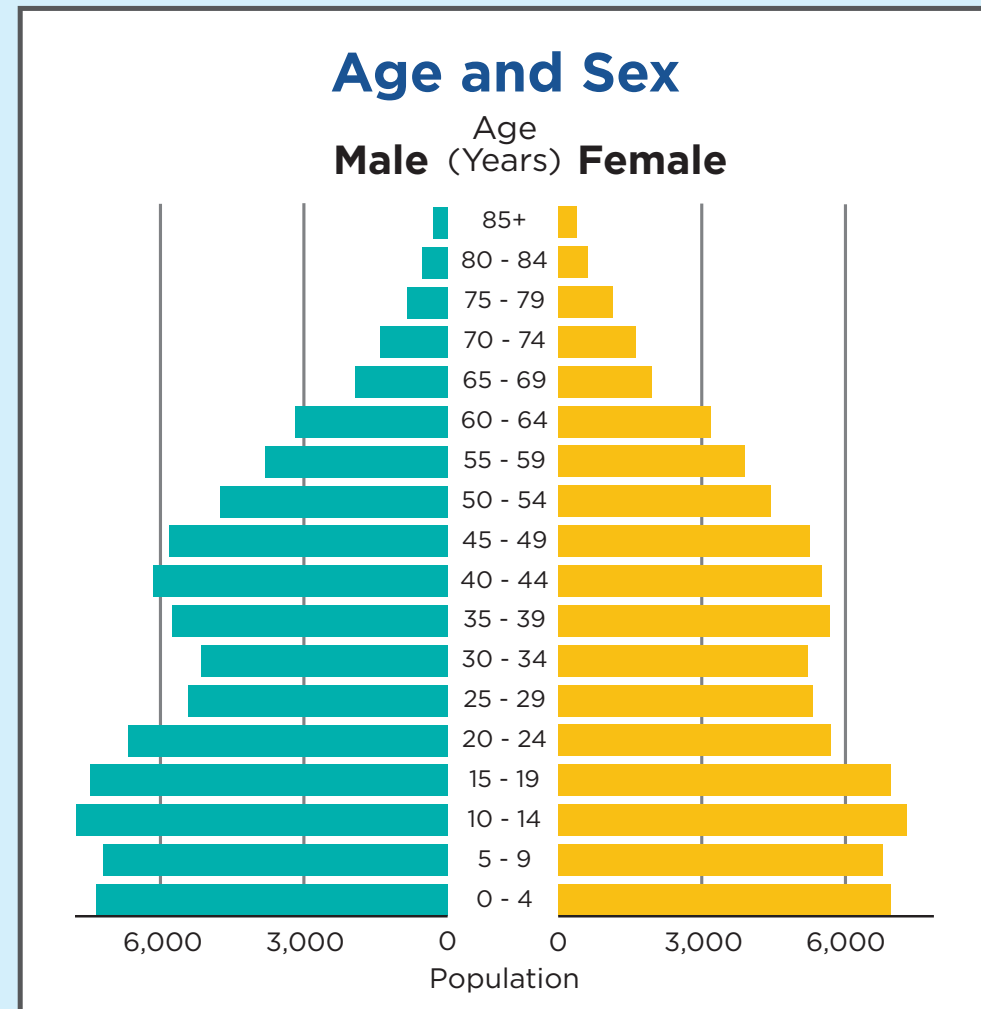

Businesses in 2016

- Dentists Offices > 24
- Amusement Parks > 3
- Fast-Food Restaurants > 103
- Toy Stores > 3
- Pet and Pet Supply Stores > 4

Source: U.S. Census Bureau, 2016 County Business Patterns