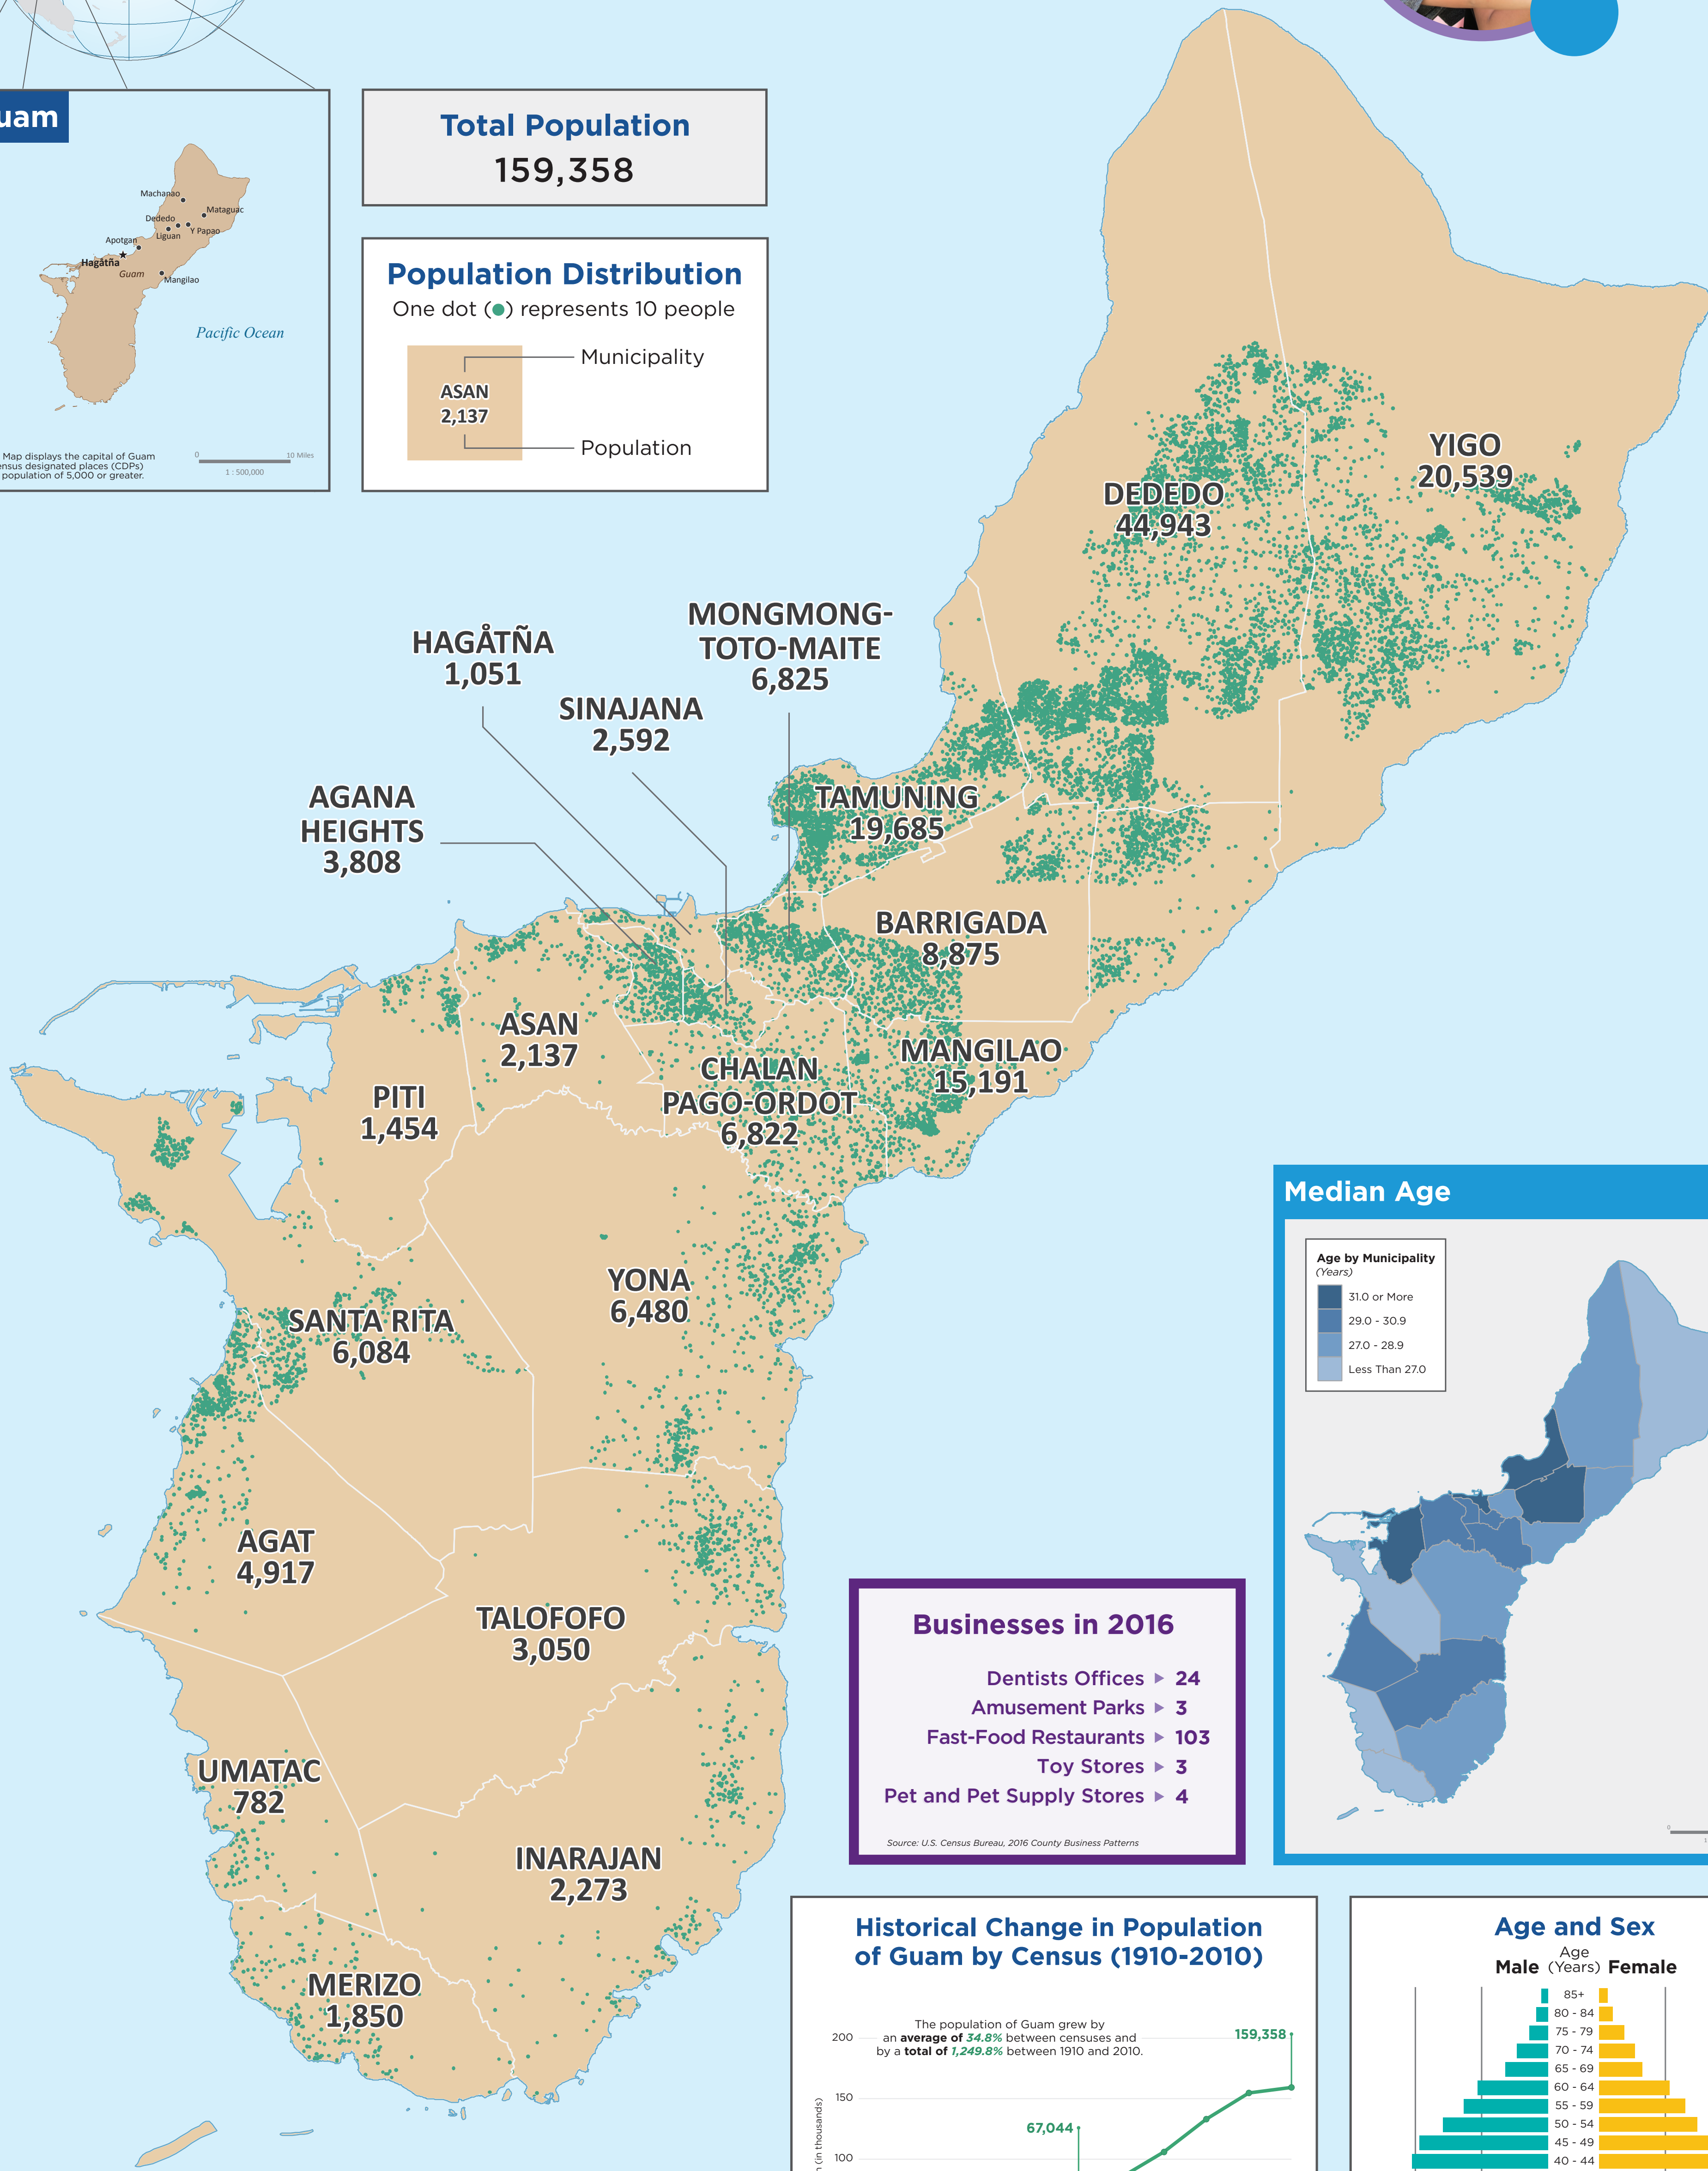

# Understanding the Population of Guam

Shape our future  
START HERE >

United States  
**Census 2020**

Guam

To learn more, visit: [census.gov/schools/guam](https://census.gov/schools/guam)

**Total Population**  
159,358

**Population Distribution**  
One dot (●) represents 10 people

ASAN 2,137

Municipality

Population

**Businesses in 2016**

- Dentists Offices > 24
- Amusement Parks > 3
- Fast-Food Restaurants > 103
- Toy Stores > 3
- Pet and Pet Supply Stores > 4

Source: U.S. Census Bureau, 2016 County Business Patterns

0 5 Miles  
1 : 75,000