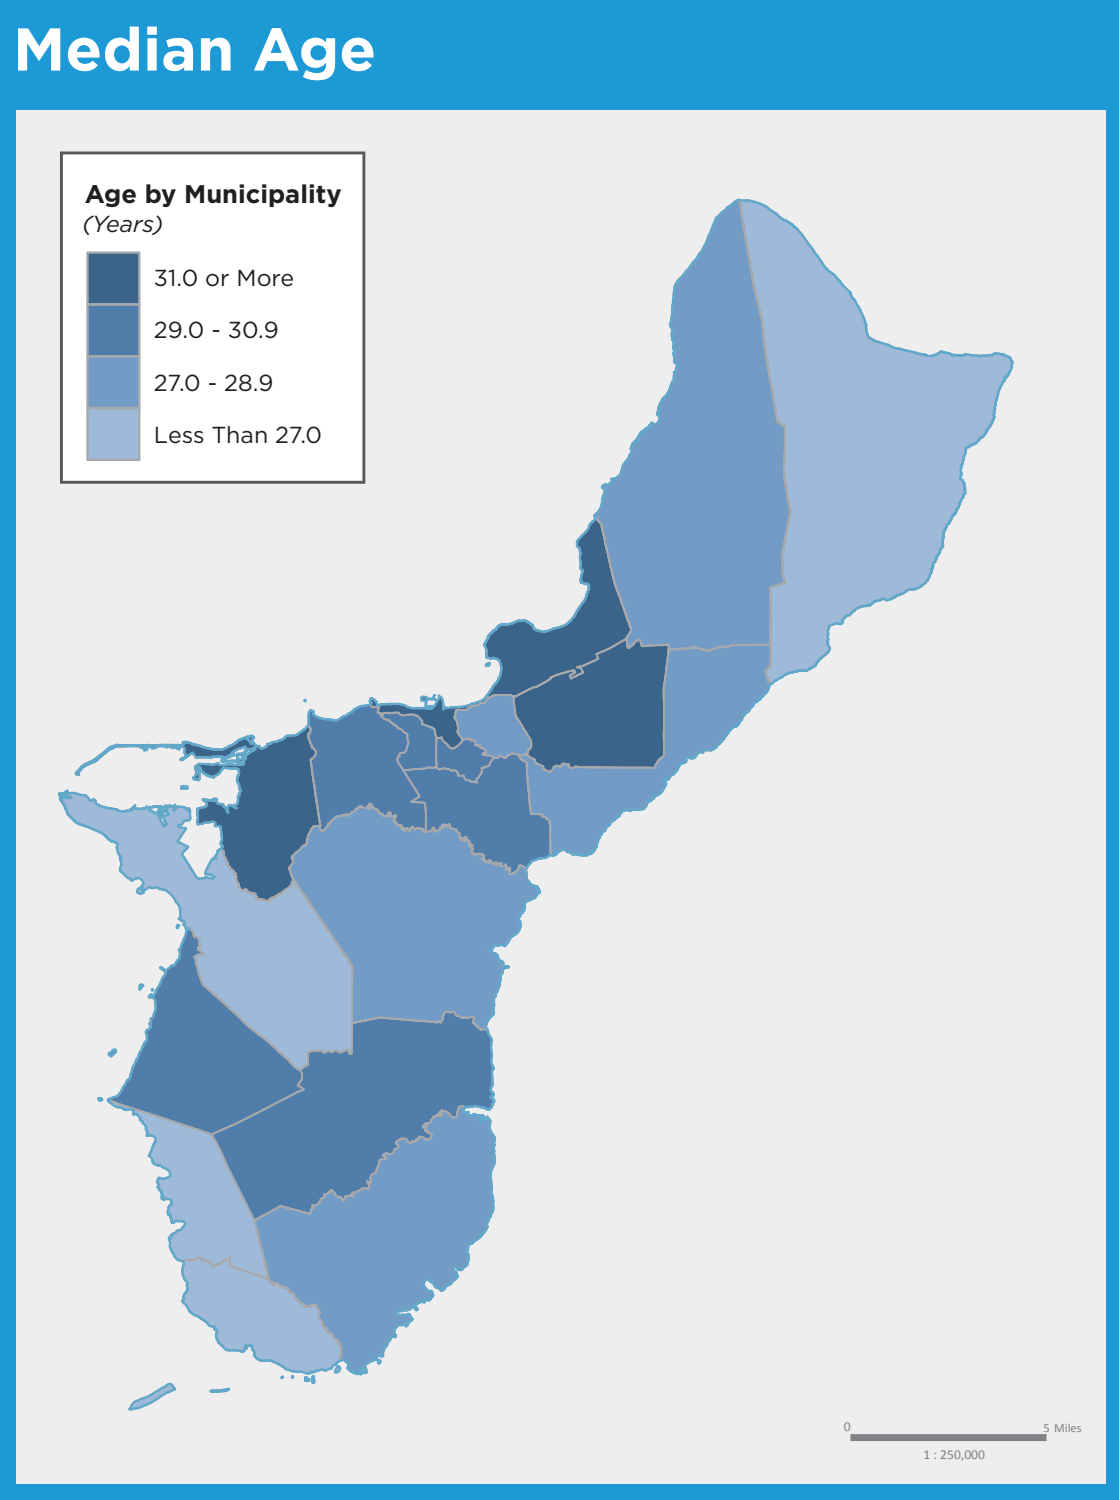

# Understanding the Population of Guam

Shape our future  
START HERE >

United States  
**Census 2020**

Guam

To learn more, visit: [census.gov/schools/guam](https://census.gov/schools/guam)

**Total Population**  
159,358

**Population Distribution**  
One dot (●) represents 10 people

ASAN 2,137

Municipality

Population

**Businesses in 2016**

- Dentists Offices > 24
- Amusement Parks > 3
- Fast-Food Restaurants > 103
- Toy Stores > 3
- Pet and Pet Supply Stores > 4

Source: U.S. Census Bureau, 2016 County Business Patterns

0 5 Miles  
1 : 75,000