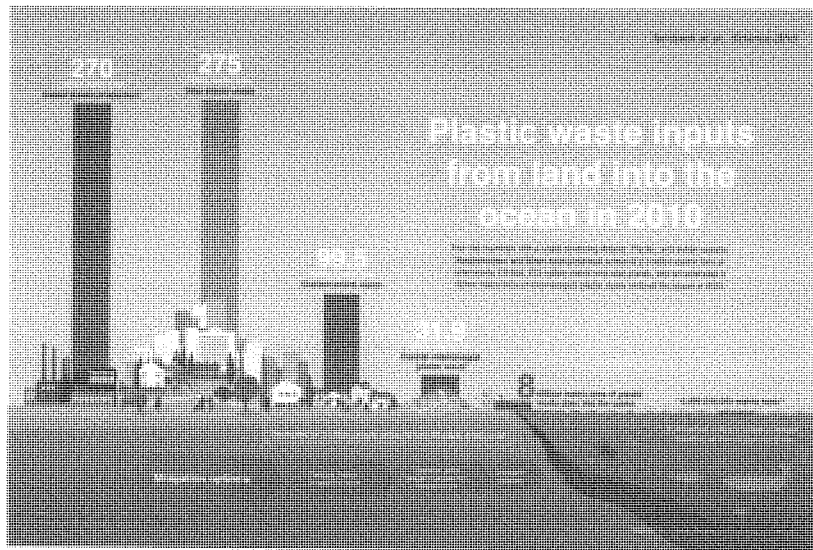

scenario of 8 MMT) reached the oceans²⁸ (Figure 1). This annual input of plastic is equal to 5 grocery-size bags filled with plastic going into the ocean along every foot of coastline in the world. When we look at what drives the amount of plastic that goes into the ocean in this model, the biggest factor is the population density in the coastlines – the number of people generating plastic waste within 50 kilometers of the sea. Next, how much of what all those people throw away is mismanaged and accidentally ends up in the ocean?