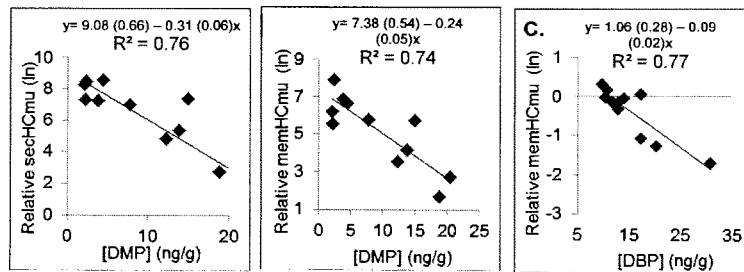

Phthalate levels in fish tissues (in ppb):

JUVENILES						
	GI		LIVER		MUSCLE	
	Dolly V EI 2013	LOD	Dolly V EI 2014	LOD	Dolly V EI 2014	LOD
DEHP	91.5 +/- 37.0	6.8	97.0 +/- 32.0	1.36	122.3 +/- 24.2	9.8
DMP	9.0 +/- 1.8	6.3	ND	ND	11.1 +/- 0.58	4.1
DBP	87.7 +/- 21.6	2.1	ND	ND	5.6 +/- 1.3	3.9
BBP	18.7 +/- 8.2	4.3	15.1 +/- 5.0	0.96	1.2 +/- 0.28	0.84
DEP	7.8 +/- 4.0	5.6	50.4 +/- 16.7	1.39	<LOD	1.3
DNoP	24.2 +/- 7.5	3.6	<LOD	1.8	ND	
Total:	238.9		162.5		140.2	

ADULTS								
	LIVER Coho		LIVER Halibut		MUSCLE Coho		MUSCLE Halibut	
	PWS 2010	LOD	CI 2010	LOD	PWS 2010	LOD	CI 2010	LOD
DEHP	<LOD	2.4	<LOD	2.4	3.0 +/- 0.92	2.4	4.9 +/- 1.4	2.4
DMP	2.5 +/- 0.8	1.5	<LOD	1.5	<LOD	1.5	<LOD	1.5
DBP	32.6 +/- 29.1	0.13	51.8 +/- 25.2	0.13	8.7 +/- 5.1	0.13	35.8 +/- 25.8	0.13
BBP	<LOD	2	<LOD	2	<LOD	2	<LOD	2
DEP	<LOD	0.67	<LOD	0.67	<LOD	0.67	<LOD	0.67
DNoP	<LOD	1.6	<LOD	1.6	<LOD	1.6	<LOD	1.6
Total:	35.1		51.8		12.0		41.2	

TABLE 1. Phthalate levels in fish tissues. Values are in ng/g tissue and are averages +/- SE. Gastrointestinal: GI. Dolly Varden, DV. EI, Elizabeth Island. CI, Cook Inlet, PWS, Prince William Sound. ND, not done. LOD: Limit of Detection.

Figure 3. Expression of antibody-producing genes in hematopoietic tissues of salmon is reduced in the presence of phthalates (Martins et al, 2016, in press):