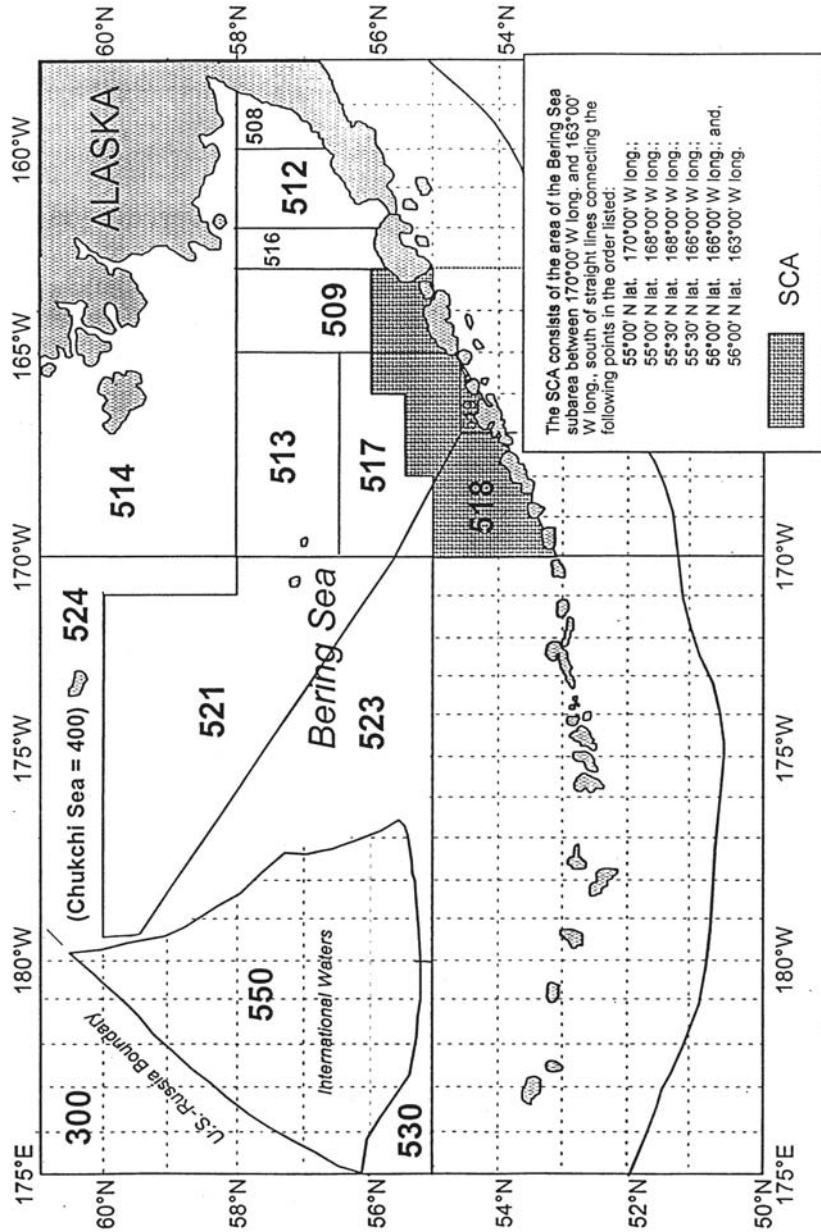

FIGURE 20 TO PART 679—STELLER SEA LION CONSERVATION AREA (SCA) OF THE BERING SEA

Figure 20 to Part 679. Steller sea lion conservation area (SCA) of the Bering Sea

[67 FR 4134, Jan. 28, 2002]