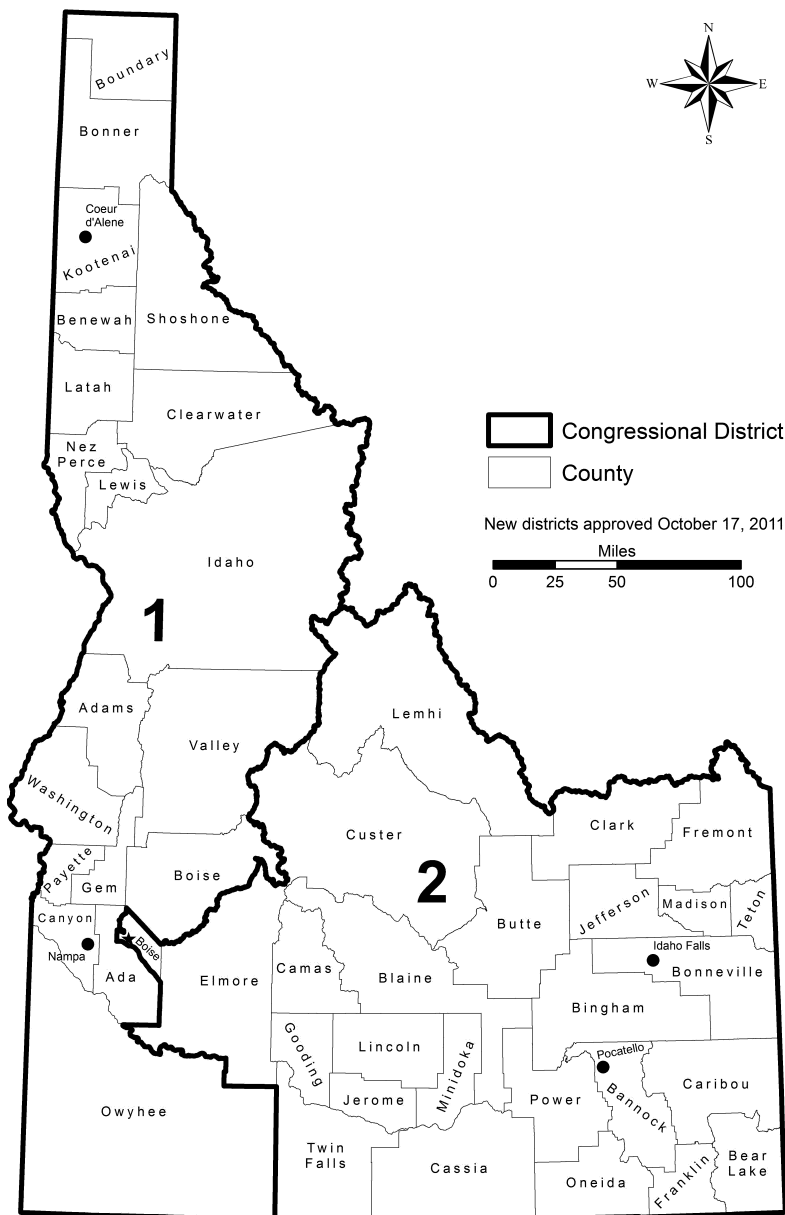

IDAHO —Congressional Districts—(2 Districts)