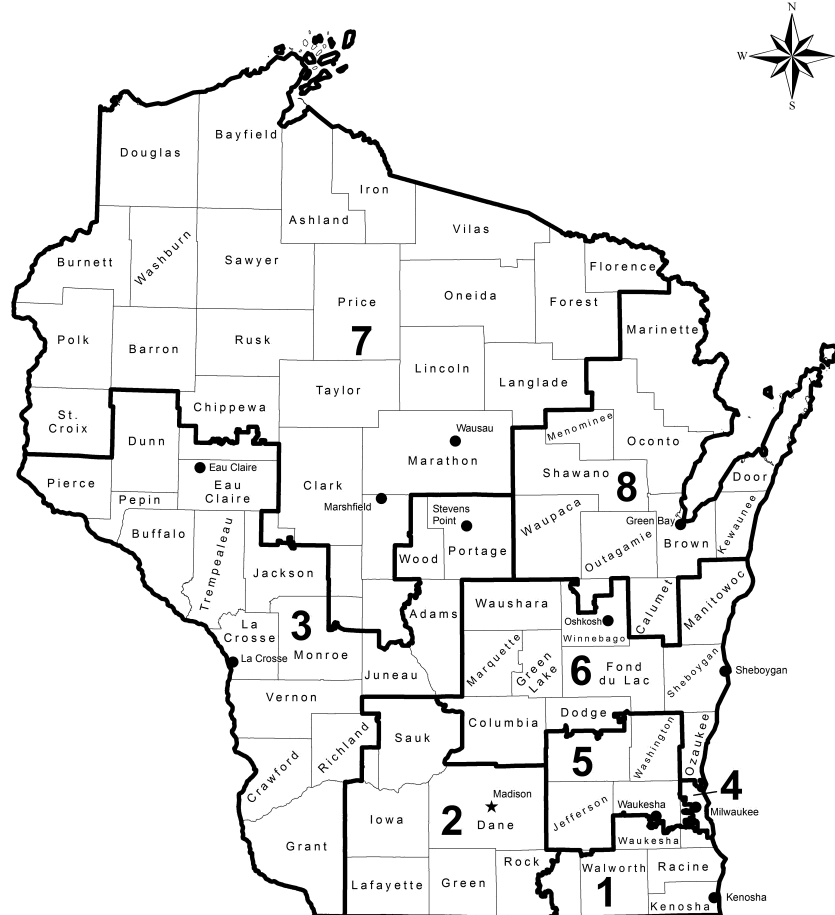

WISCONSIN—Congressional Districts—(8 Districts)

□ Congressional District
□ County

New districts approved August 9, 2011